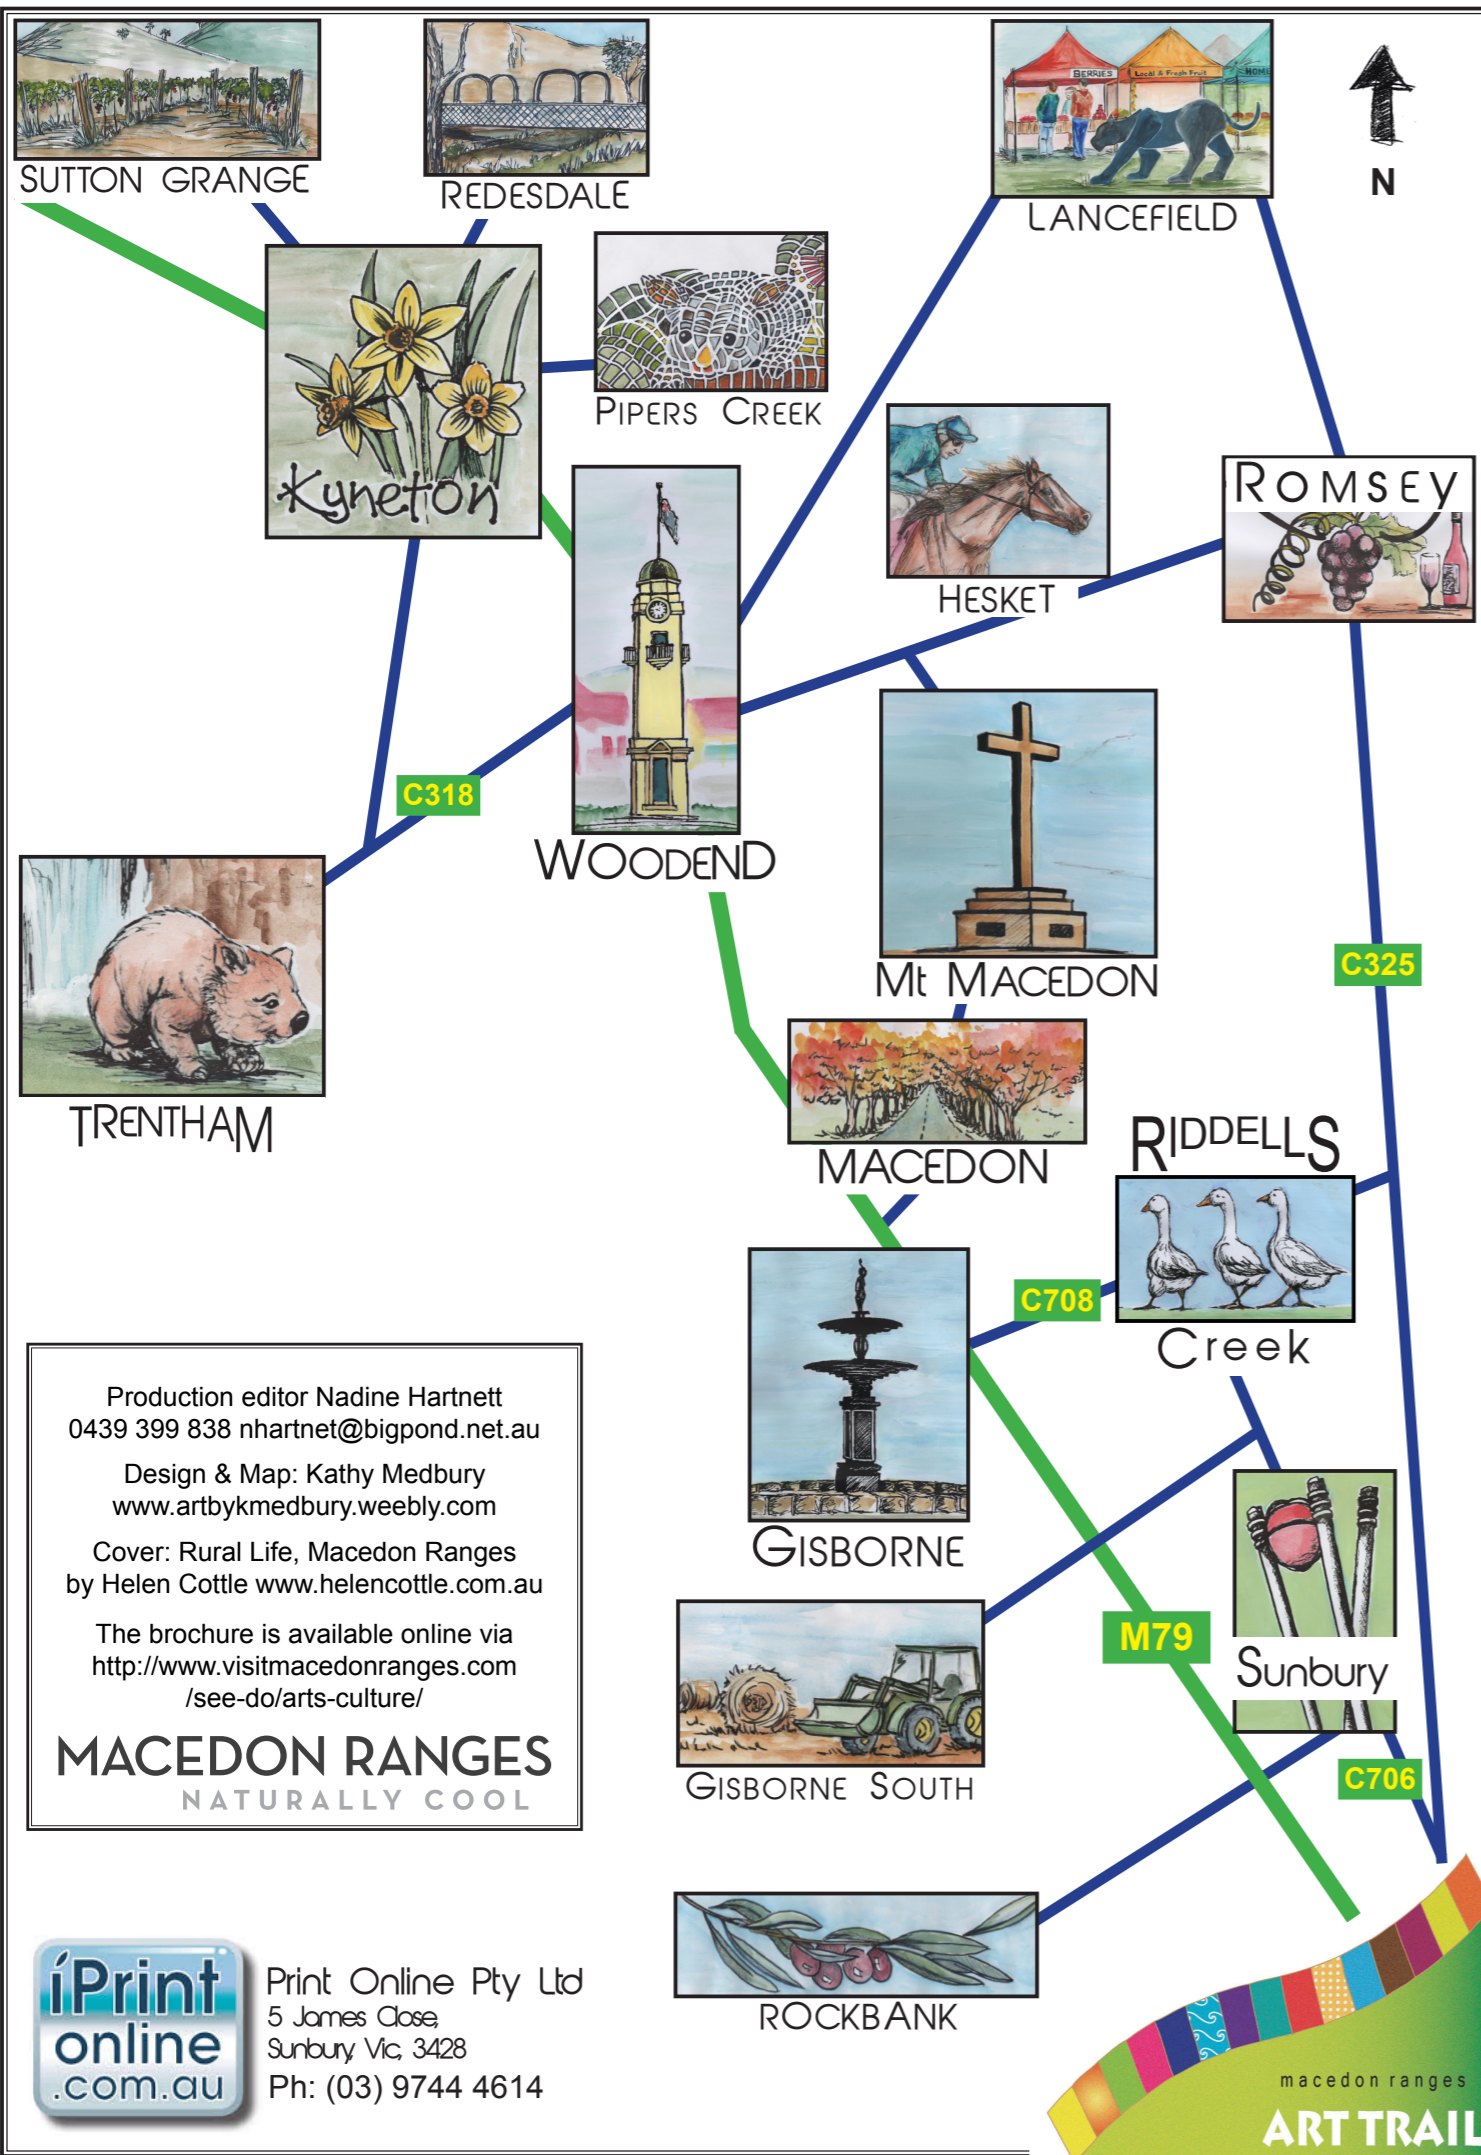

Macedon Ranges ART TRAIL

Production editor Nadine Hartnett
0439 399 838 nhartnet@bigpond.net.au

Design & Map: Kathy Medbury
www.artbykmedbury.weebly.com

Cover: Rural Life, Macedon Ranges
by Helen Cottle www.helencottle.com.au

The brochure is available online via
<http://www.visitmacedonranges.com/see-do/arts-culture/>

MACEDON RANGES
NATURALLY COOL

Print Online Pty Ltd
5 James Close
Sunbury Vic, 3428
Ph: (03) 9744 4614

macedon ranges
ART TRAIL